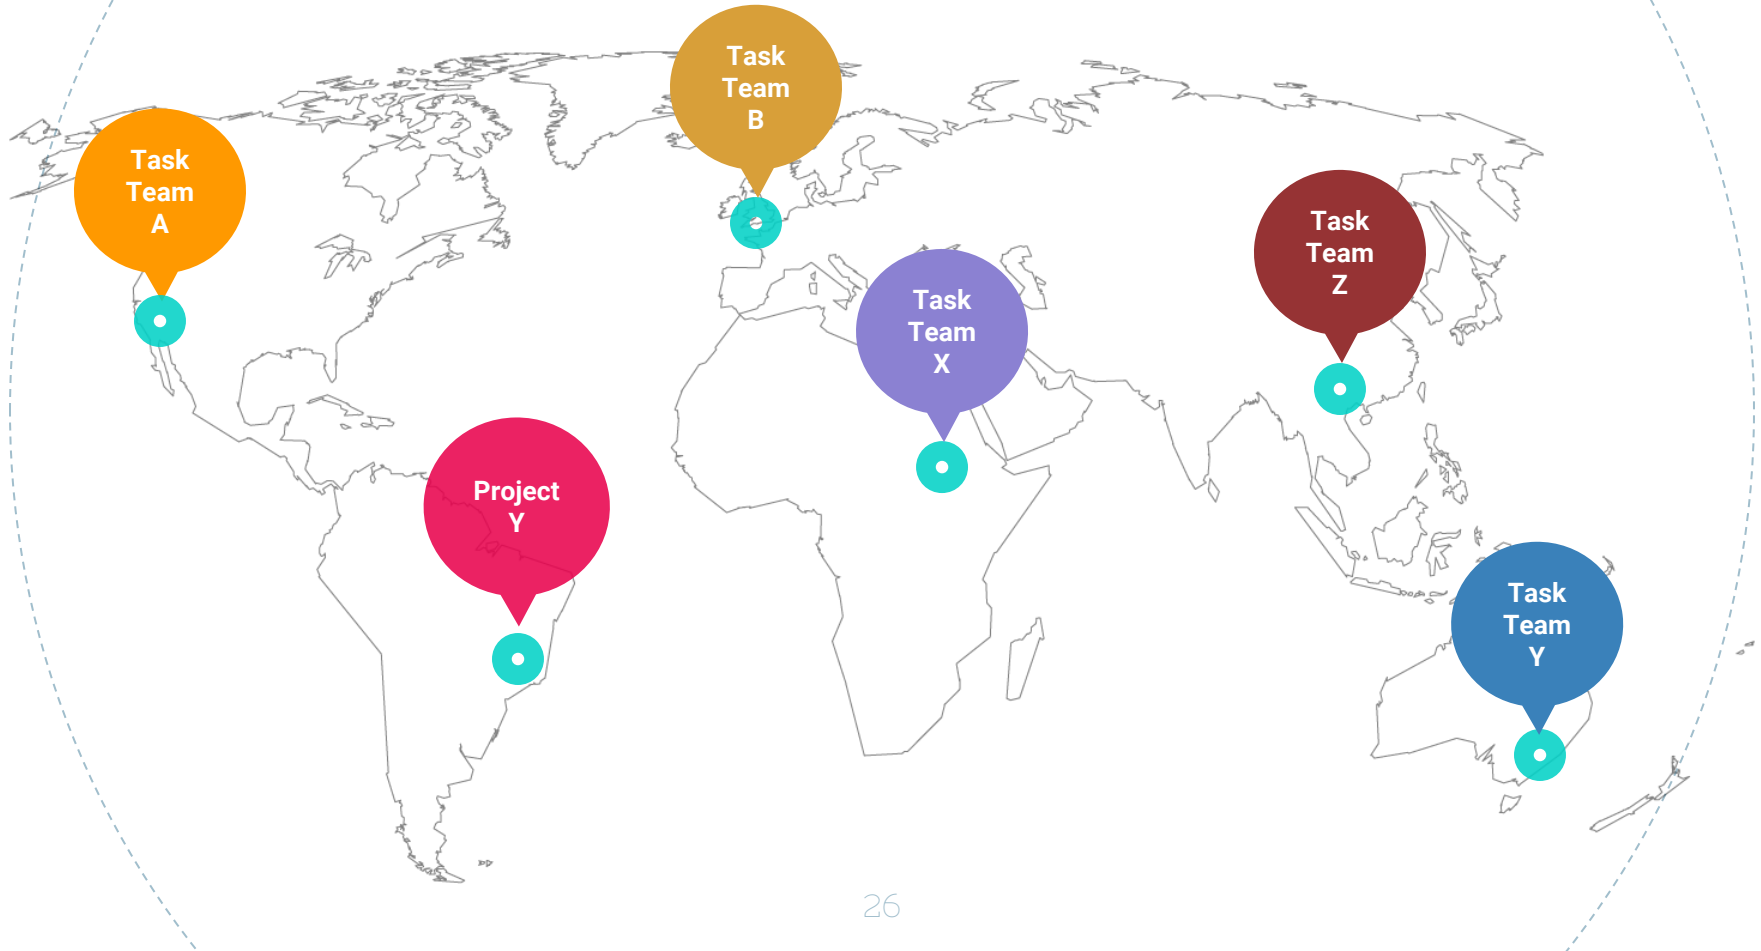

Global Billing