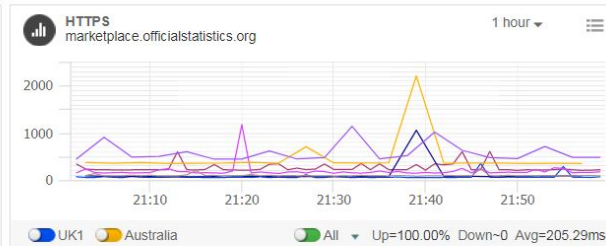

Operations Service

BigData UN Global Working Group

Powered by monitis

Web Performance