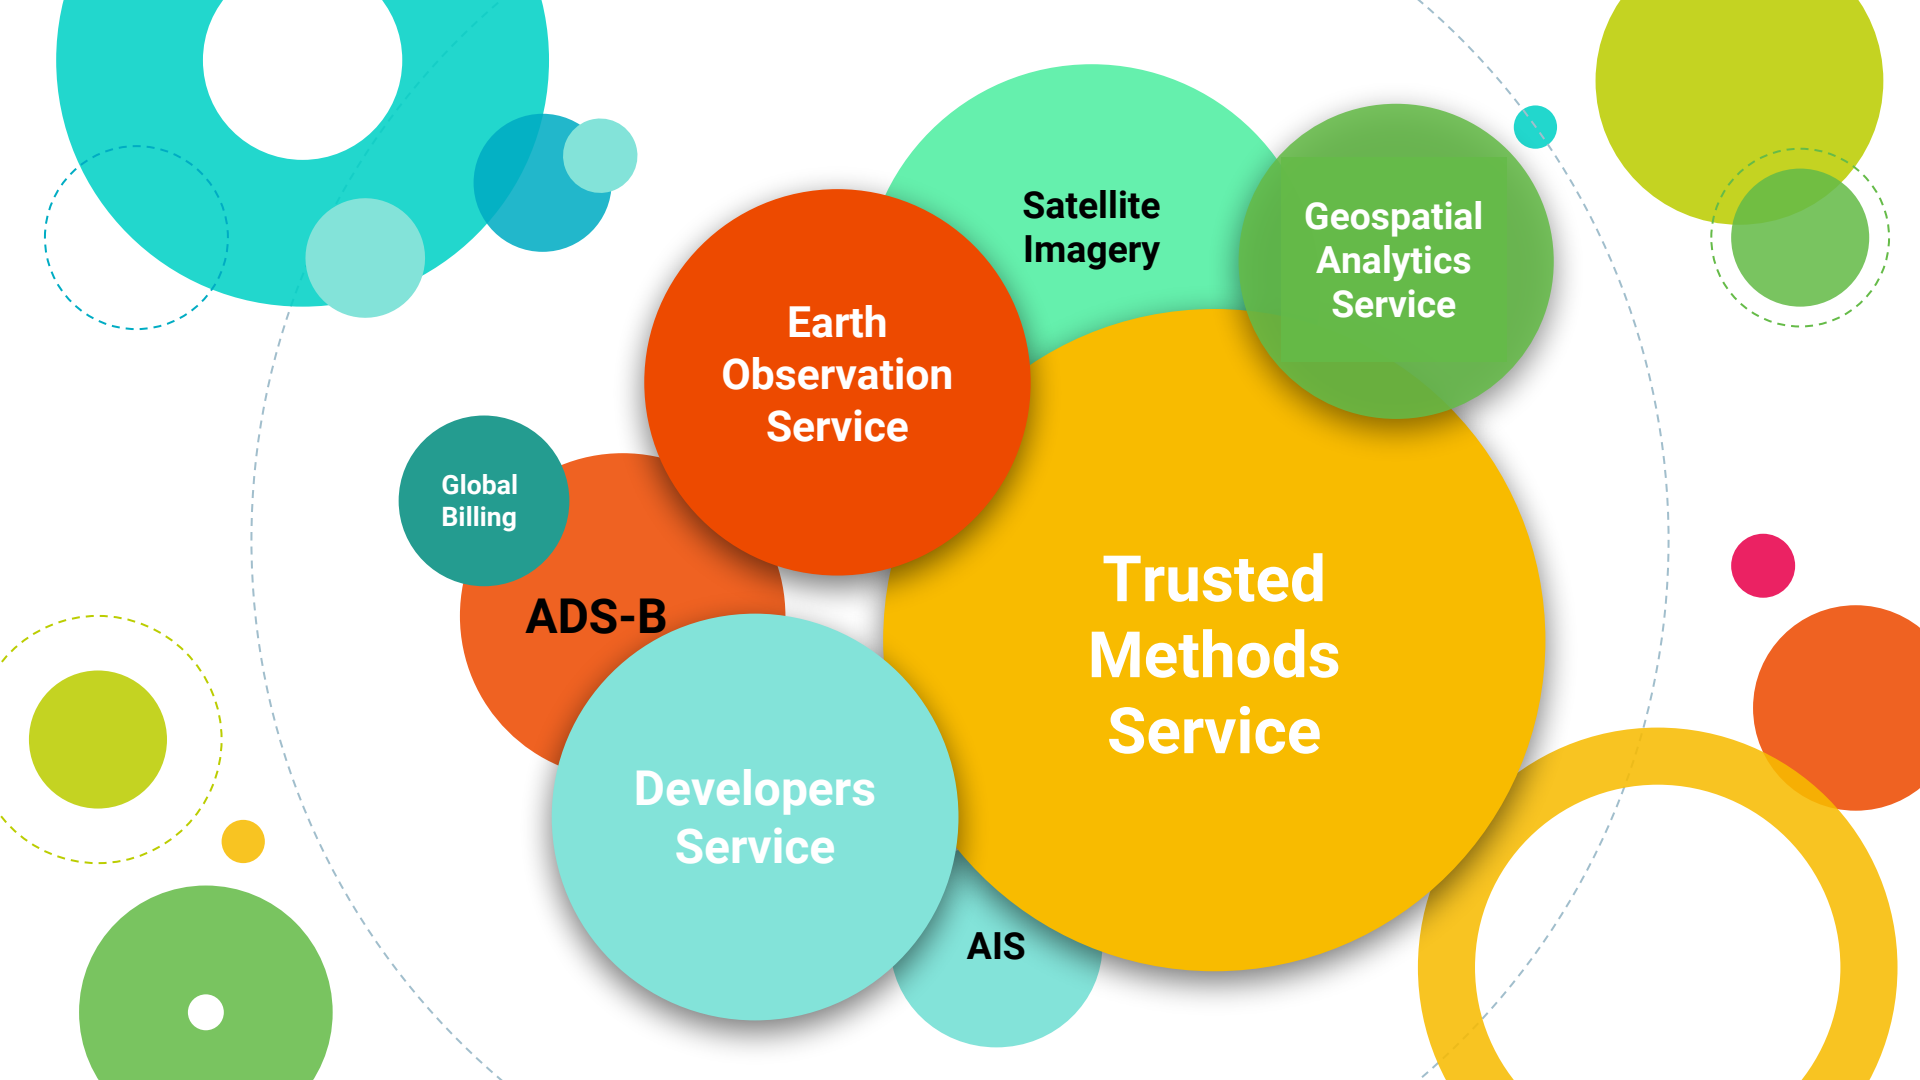

**Satellite
Imagery**

**Geospatial
Analytics
Service**

**Earth
Observation
Service**

**Global
Billing**

ADS-B

**Trusted
Methods
Service**

**Developers
Service**

AIS