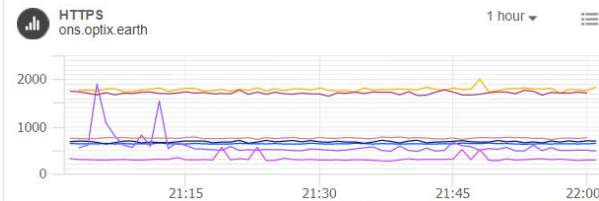

Operations Service

BigData UN Global Working Group

Powered by monitis

Web Performance