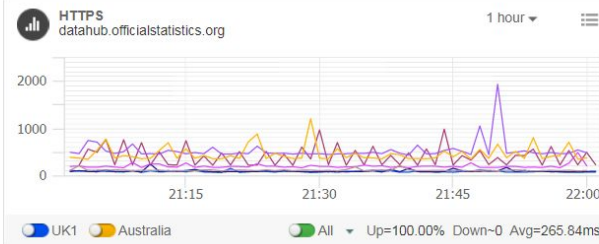

Operations Service

BigData UN Global Working Group

Powered by monitis

Web Performance