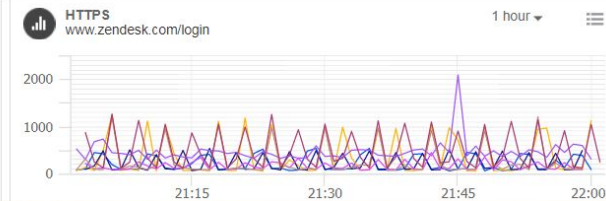

Operations Service

BigData UN Global Working Group

Powered by monitis

Web Performance