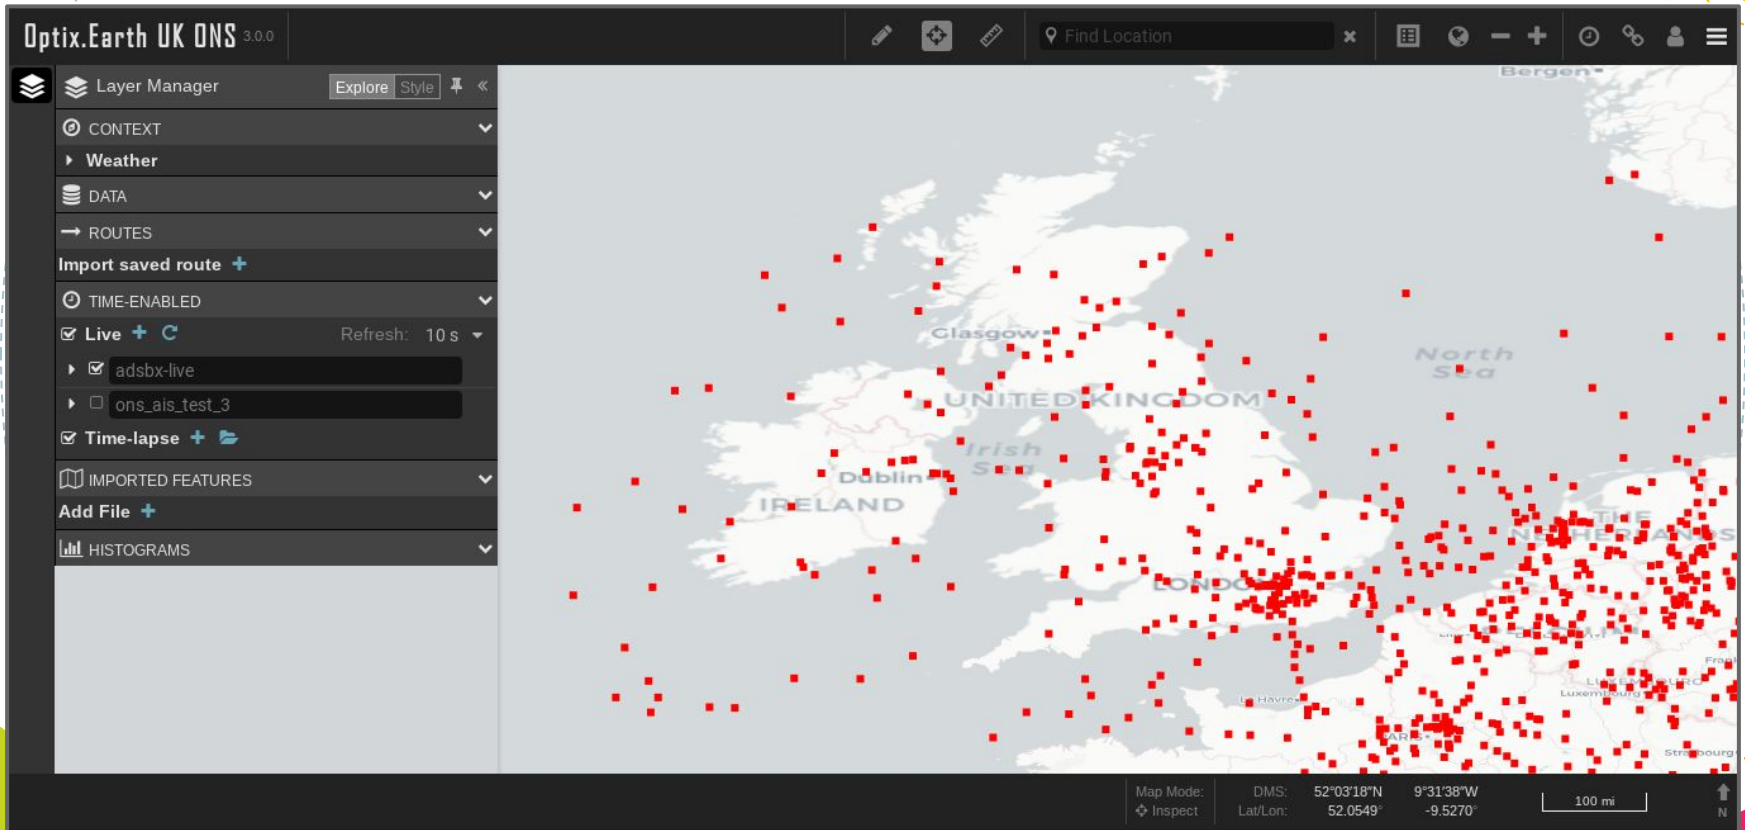

To be completed

Users

Graphical User Interface to
Analysing the Data

- D

Developers

Jupyter Notebook and API
access

- D

Geospatial Analytics Service