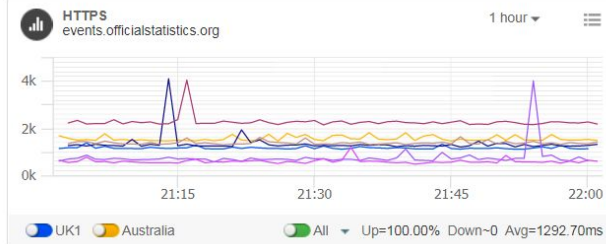

Operations Service

BigData UN Global Working Group

Powered by monitis

Web Performance