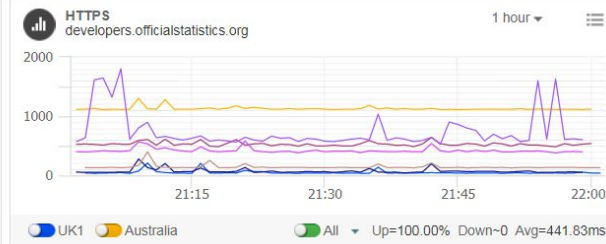

Operations Service

BigData UN Global Working Group

Powered by monitis

Web Performance