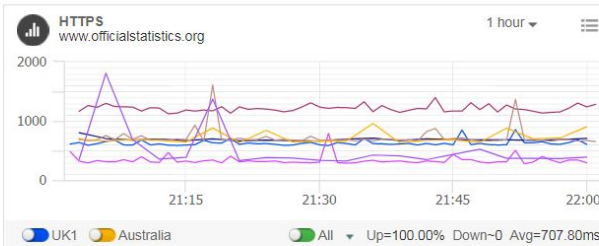

Operations Service

BigData UN Global Working Group

Powered by monitis

Web Performance