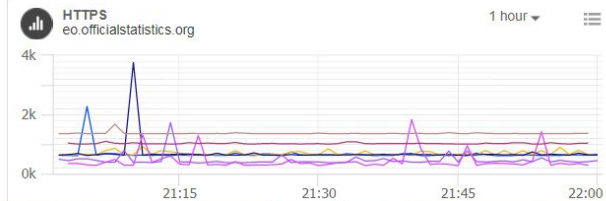

Operations Service

BigData UN Global Working Group

Powered by monitis

Web Performance