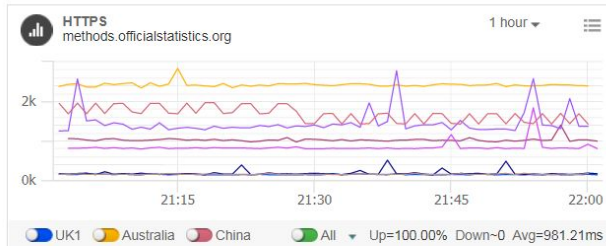

Operations Service

BigData UN Global Working Group

Powered by monitis

Web Performance